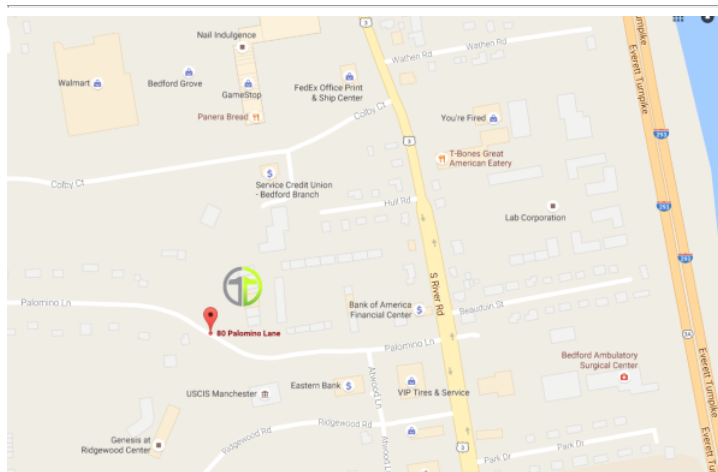

Team Engineering Relocates To Bedford NH

We want to get closer to you. We will close our Goffstown office on Friday, November 18th and re-open at our new location in Bedford on Monday, November 21st.

If you need to reach us during the move, send an email or leave us a voicemail. We will get back to you as soon as possible but it may not be until Monday morning.

80 Palomino Lane Suite 402
Bedford, NH 03110

"We Have Moved"

Where Are We Located

Copyright © {CURRENT_YEAR}*
{LIST:COMPANY}. All rights reserved.
{IFNOT:ARCHIVE_PAGE} *{LIST:DESCRIPTION}*

[update subscription preferences](#) - or -
[unsubscribe from this list](#)